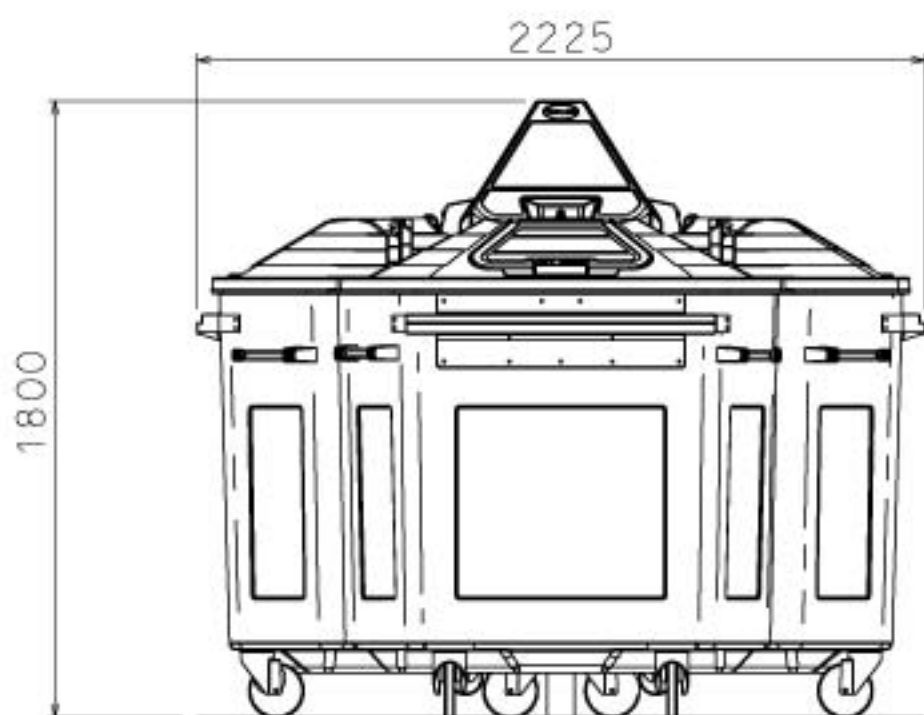

Dimensions

node^o

Egbert H Taylor & Co Ltd
Oak Park, Ryelands Lane, Elmley Lovett, Droitwich, WR9 0QZ United Kingdom
www.taylornode.co.uk node@taylor-ch.co.uk 0845 900 0093

Dimensions

node^o

Manoeuvring sideways