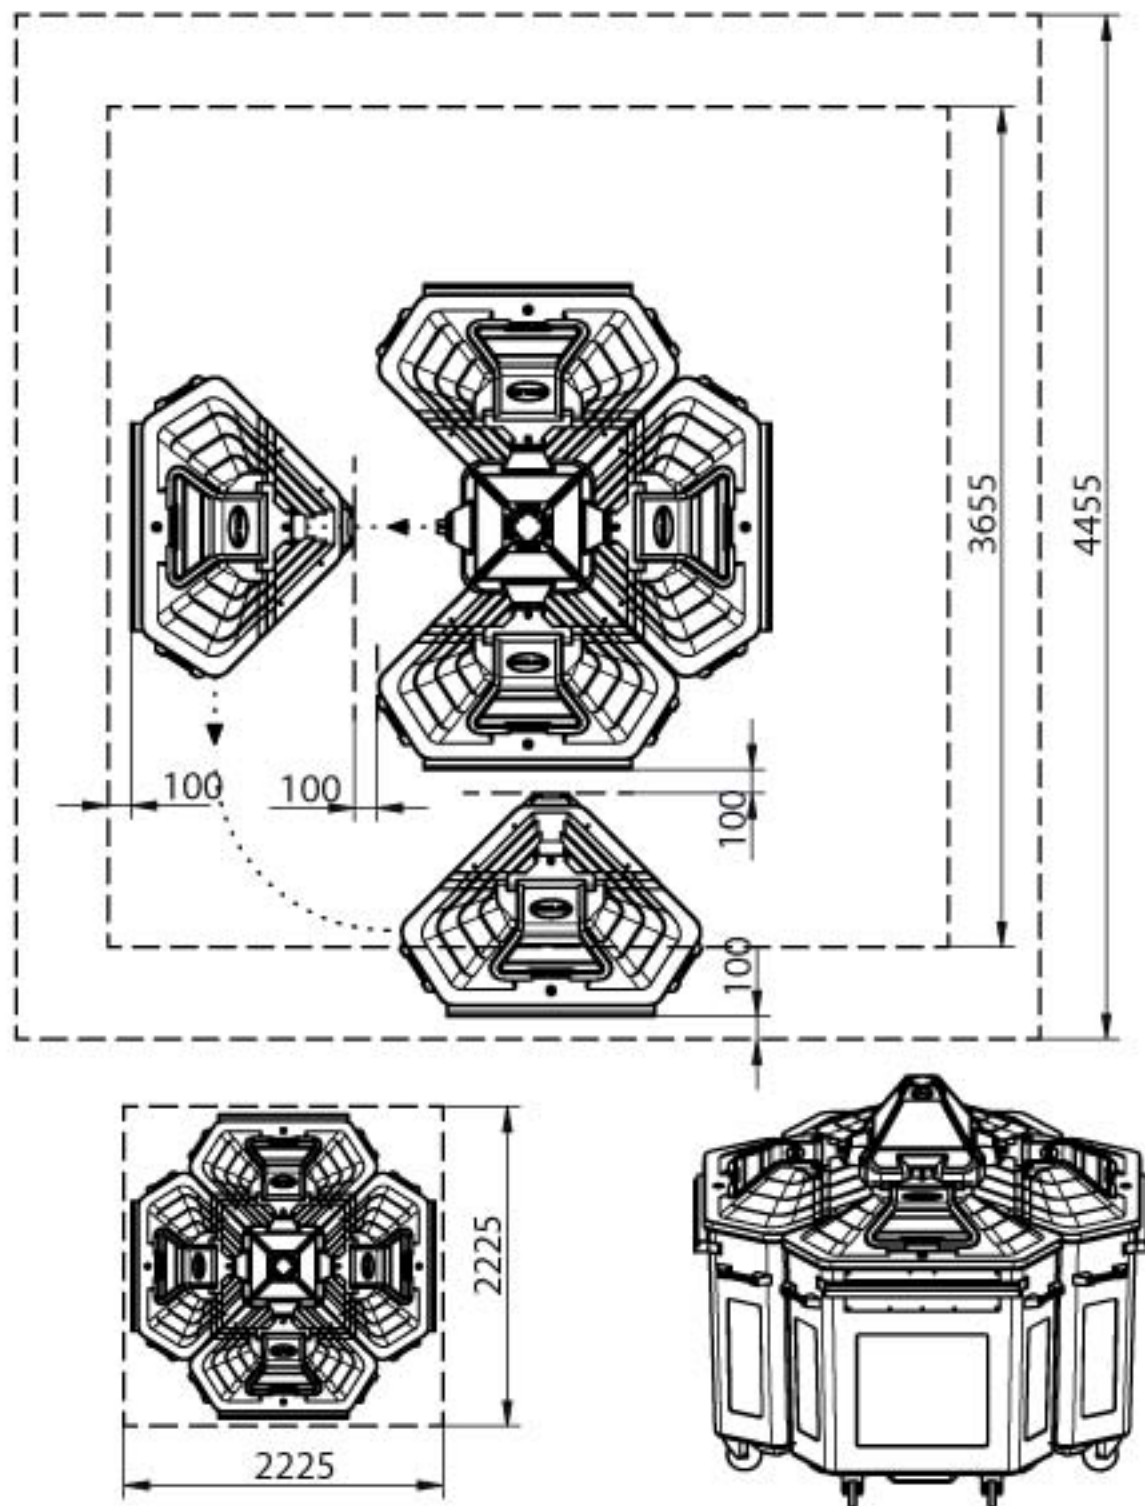

Dimensions

node^o

Egbert H Taylor & Co Ltd
Oak Park, Ryelands Lane, Elmley Lovett, Droitwich, WR9 0QZ United Kingdom
www.taylornode.co.uk node@taylor-ch.co.uk 0845 900 0093

Dimensions

node^o

Manoeuvring sideways