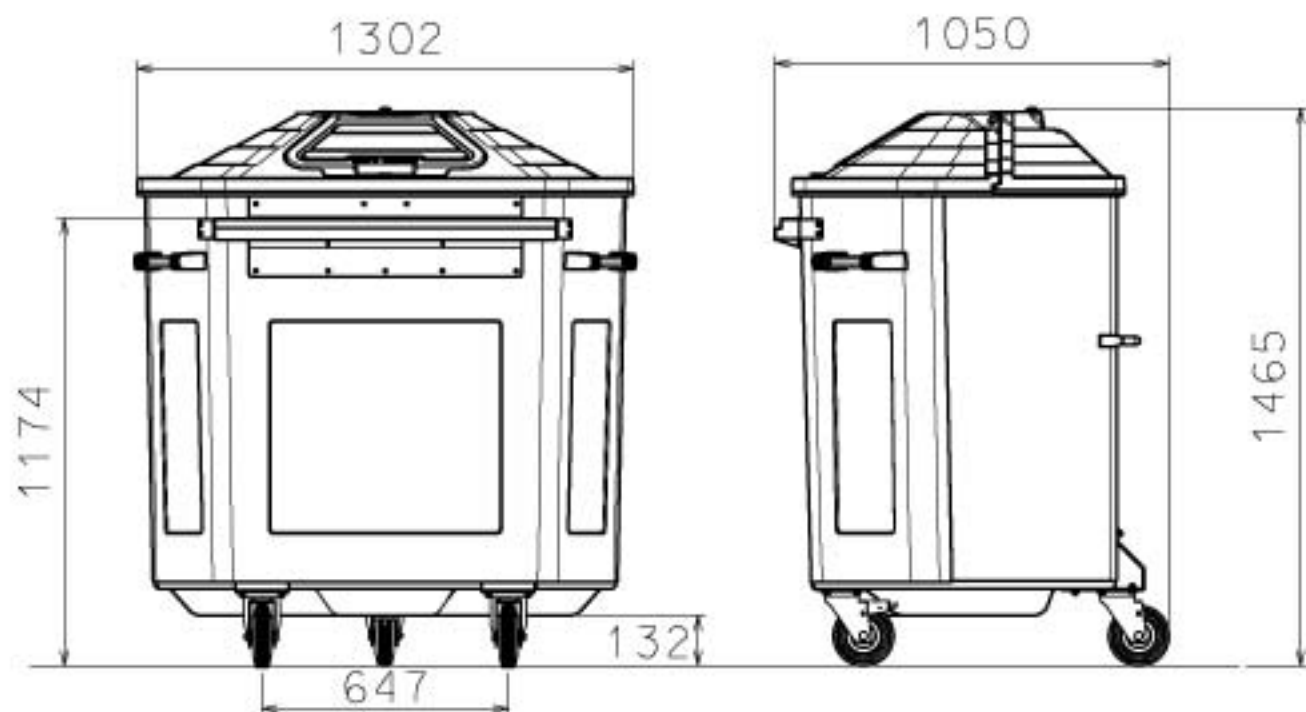

Dimensions

node^o

Egbert H Taylor & Co Ltd
Oak Park, Ryelands Lane, Elmley Lovett, Droitwich, WR9 0QZ United Kingdom
www.taylornode.co.uk node@taylor-ch.co.uk 0845 900 0093

Dimensions

node^o

Manoeuvring sideways